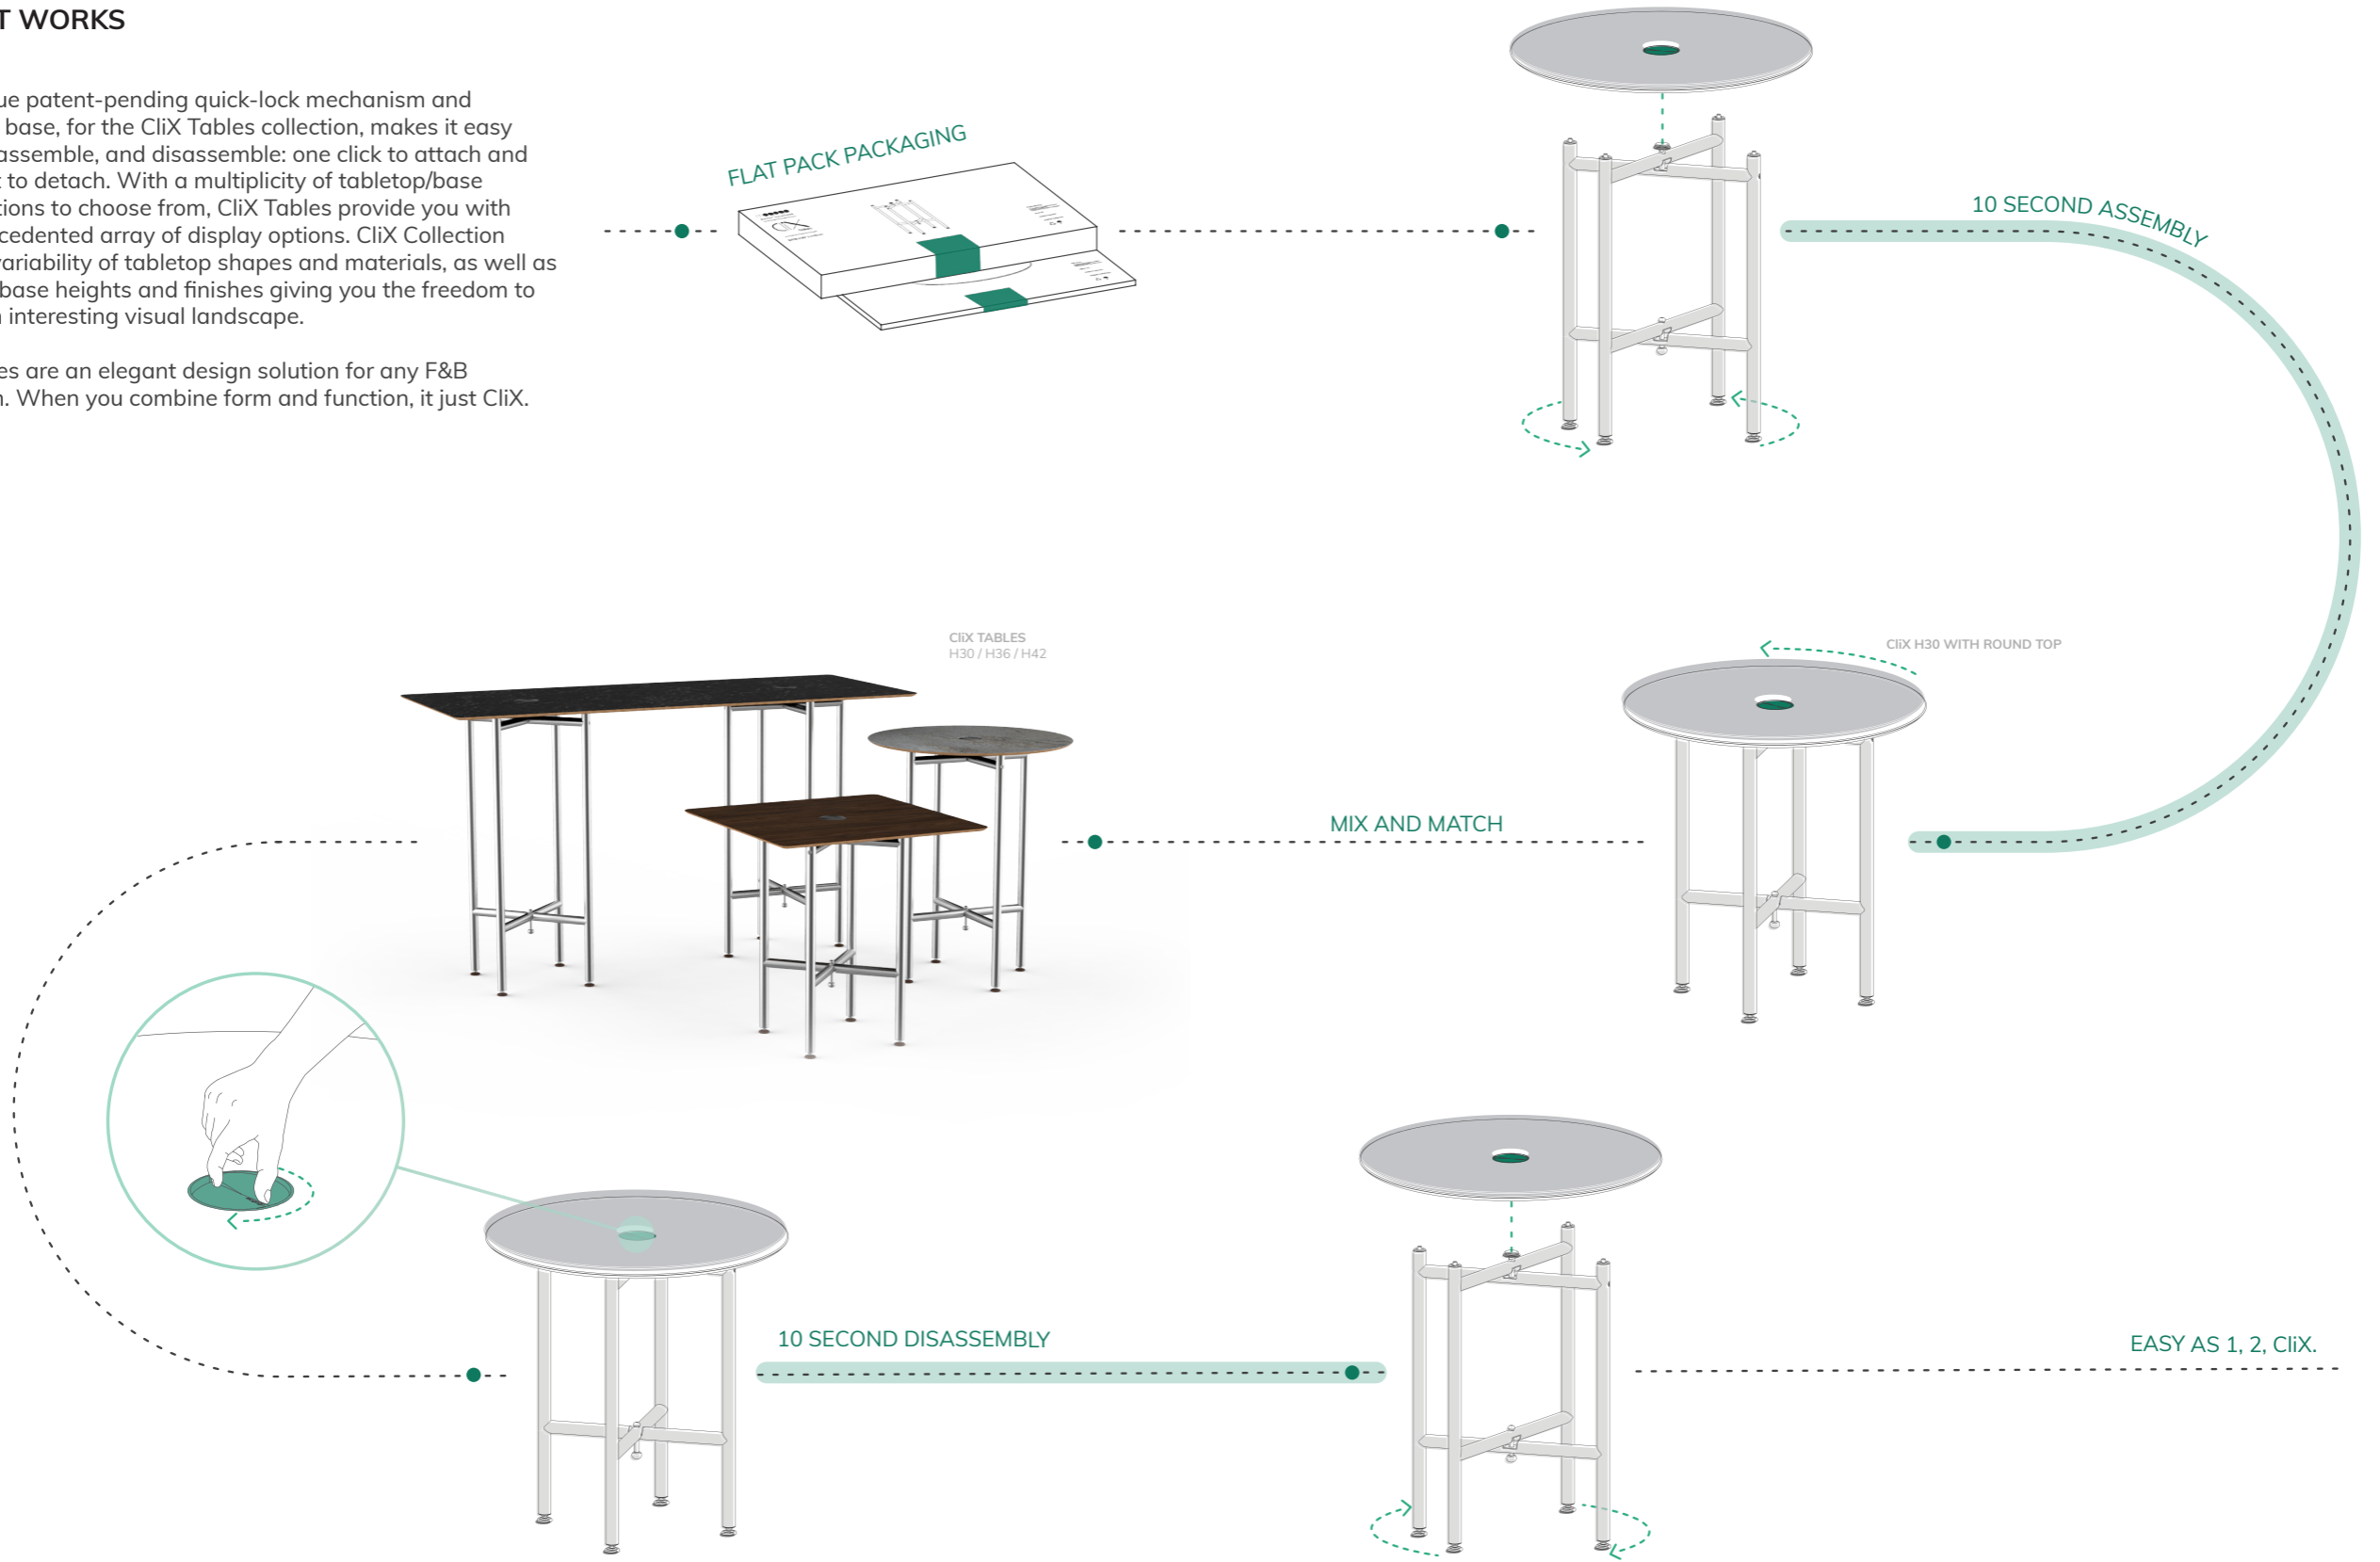

EXAMPLE:

C-CVR-01- **W** **B** XX =

Watch our video to learn more about the CliX collection

See more videos by Mogogo here

HOW IT WORKS

Our unique patent-pending quick-lock mechanism and universal base, for the CliX Tables collection, makes it easy to store, assemble, and disassemble: one click to attach and one twist to detach. With a multiplicity of tabletop/base combinations to choose from, CliX Tables provide you with an unprecedented array of display options. CliX Collection offers a variability of tabletop shapes and materials, as well as different base heights and finishes giving you the freedom to create an interesting visual landscape.

CliX Tables are an elegant design solution for any F&B operation. When you combine form and function, it just CliX.

DETAILS

H30" RECTANGLE TABLE C-CVG-01-WBXX || **H42" SQUARE TABLE** C-CZS-01-WBXX
(shown with optional Square BHP bottom shelves in a Bengali Mango Wood finish)

H30" SQUARE TABLE C-CVS-01-MSXX

H30" TABLES

CliX H30 embodies the most popular height for Catering Tables.

Standard in height, but not in design: CliX H30 instantly elevates the event atmosphere to something quite sophisticated and chic.

Available in round, square, and rectangle tabletops, CliX H30 is an essential piece for any high end or laid back catering events; adding the perfect twist that clicks.

Ø30" H30"
 Ø76cm H76cm

H30" ROUND TABLE