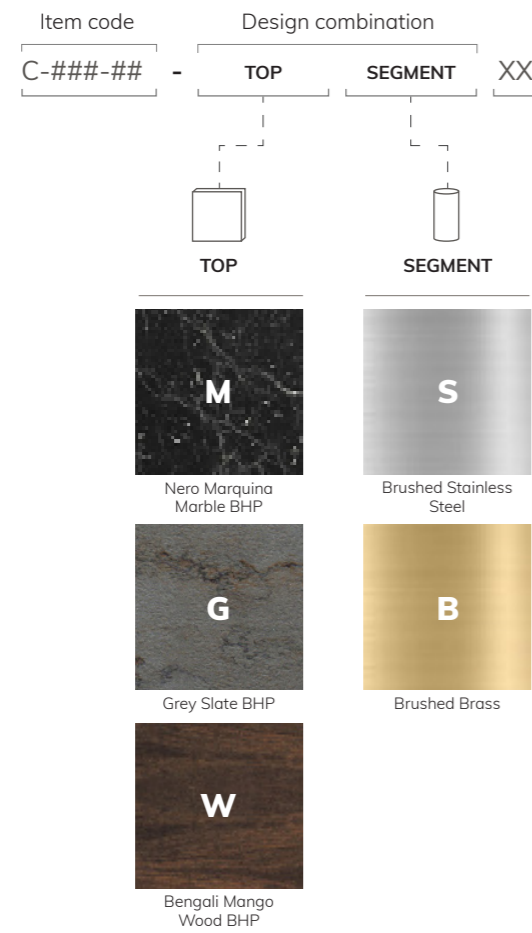

CliX Tables redefine aesthetic and functional standards in the realm of F&B catering.

MATERIALS

CliX tops are made of our innovative BHP material. BHP is a newly composed material that arrived after two years of intense R&D. It merges layers of High-Pressure Laminate with a Vertical Bamboo core (Mogogo's expertise) creating a lighter yet durable panel that offers new textures and colors. This new material combines the advantages of both bamboo and HPL, perfect for the ever-changing needs of the hospitality industry. Available in a variety of finishes that resemble natural materials such as Grey Slate, Nero Marquina Marble, and Bengali Mango Wood **(1-3)**, CliX makes it easy to match with any event and decor.

The innovative bamboo core of the BHP goes in line with Mogogo's sustainability motto while the HPL's outer coating is durable for different environments, hygienic, and easy to clean.

CliX bases come in 2 modern chic finishes- brushed stainless steel **(4)** and brushed brass **(5)**.

MATERIAL GUIDE

Customize your CliX Tables by choosing from the different colors and finishes available. Simply choose your preferred design combination by inserting the corresponding letter to its designated space as demonstrated below.