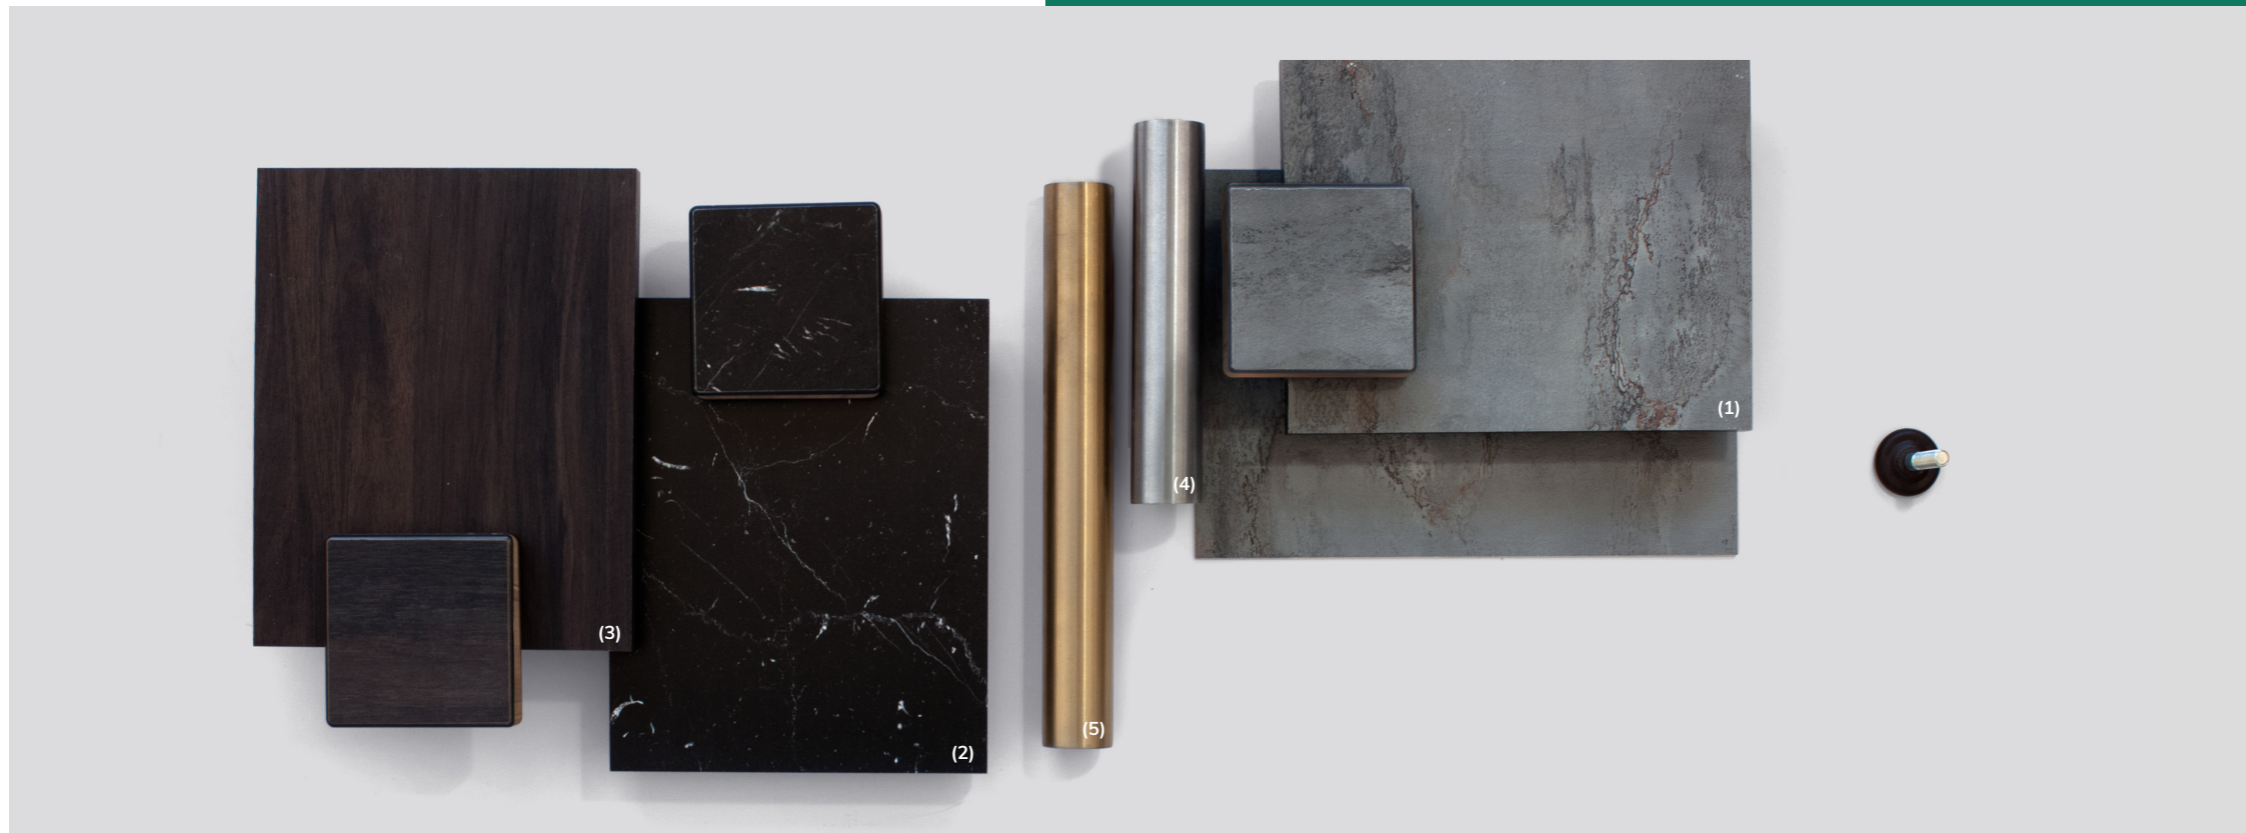

OUTDOORS

MODULAR

MOBILE

SUSTAINABLE

ADD ONS

FRESH LOCAL
MARKET
PRODUCE

ABOUT CLIX COLLECTION

Like everything designed by Mogogo, CliX is both functional and beautiful, all while making the lives of our customers a little bit easier. CliX is inspired by the existing strengths of Mogogo's modular buffet furniture while further exploring versatility and adaptability. From these two function-defining parameters came our patent-pending quick-lock mechanism. One click to attach and one twist to detach, CliX delivers a product that is easy to assemble and store.

CliX Tables redefine aesthetic and functional standards in the realm of F&B catering.

MATERIALS

CliX tops are made of our innovative BHP material. BHP is a newly composed material that arrived after two years of intense R&D. It merges layers of High-Pressure Laminate with a Vertical Bamboo core (Mogogo's expertise) creating a lighter yet durable panel that offers new textures and colors. This new material combines the advantages of both bamboo and HPL, perfect for the ever-changing needs of the hospitality industry. Available in a variety of finishes that resemble natural materials such as Grey Slate, Nero Marquina Marble, and Bengali Mango Wood **(1-3)**, CliX makes it easy to match with any event and decor.