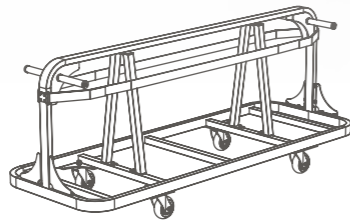

H42" SQUARE TABLE

CliX H42" | 106cm Base with a Square BHP top.
 Quickly set the atmosphere of any event with these stunning tables.
 C-CZS-01- W S XX

TRANSFER & STORAGE CARTS

Mogogo's utility carts are designed for your convenience and mobility and are an integral part of the CliX system as they make storing and assembling the tables easy. Whether it is to pull out the tabletops, to push them through the halls, or get in and out of elevators, they make the behind the scenes of your time-sensitive events easier and give you an extra push on productivity.

LEG TRANSFER AND STORAGE CART
L55.5" W31" H50"
L141cm W79cm H127.5cm
holds up to 16 folded CliX legs

C-UUX-02-XXXX

LARGE PLATE TRANSFER AND STORAGE CART
L86.5" W31" H36.5"
L220cm W79cm H92.5cm
holds up to 18 CliX rectangle tops