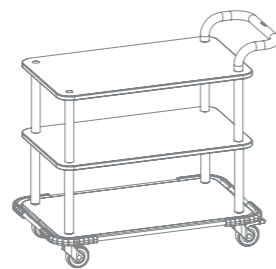

SERVICE CARTS

SERVICE CART WITH LEATHER HANDLE

L41" W21" H36.5"
L104cm W53cm H93cm

C-RNX-01 __ XX

SERVICE CART WITH STAINLESS STEEL HANDLE

L41" W21" H36.5"
L104cm W53cm H93cm

C-RNX-09 __ XX

SERVICE CART WITH LEATHER HANDLE AND HEAVY DUTY BUMPER