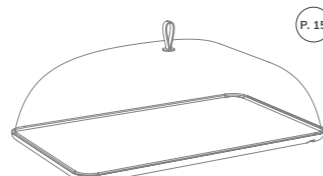

SERVICE CART STORAGE COVERS
2 per box

S-QCO-PV-29-01

S-QCO-PV-3601

S-QCO-PV-37-01

S-QCO-GP-12-01

ADD-ONS

CUTTING BOARD

L19" W8" H0.7"
L49cm W20cm H2cm
Border Required

S-SCM-BM-02-01

CHEESE TRAY

L19" W12" H7"
L49cm W30cm H17cm
Border Required

S-SCM-BM-05-01

MINI BUFFET EXTENSION

L27.5" W15"
L70cm W38cm
Border Required

S-ADD-HX-03-01

ADD-ONS