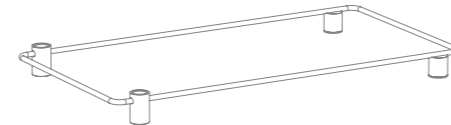

SERVICE CART STORAGE COVERS
2 per box

S-QCO-PV-29-01

S-QCO-PV-3601

S-QCO-PV-37-01

S-QCO-GP-12-01

ADD-ONS

CUTTING BOARD

L19" W8" H0.7"
L49cm W20cm H2cm
Border Required

S-SCM-BM-02-01

CHEESE TRAY

L19" W12" H7"
L49cm W30cm H17cm
Border Required

S-SCM-BM-05-01

MINI BUFFET EXTENSION

L27.5" W15"
L70cm W38cm
Border Required

S-ADD-HX-03-01

ADD-ONS

BORDER

L31.5" W17" H2"
L80cm W44cm H5cm

Brushed Stainless Steel

Brushed Brass

S-SCM-SS-04-01

S-SCM-BR-01-01

P. 3

LEATHER TOWEL HANGER
Border Required