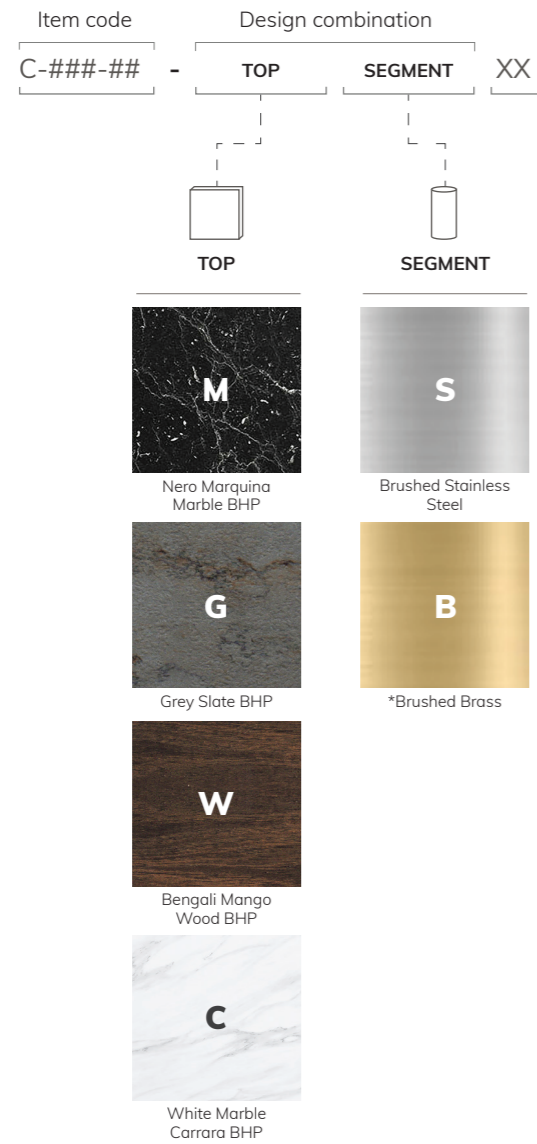

MATERIAL GUIDE

Customize your Roll'n Service Carts by choosing from the different colors and finishes available. Simply choose your preferred design combination by inserting the corresponding letter to its designated space as demonstrated below.

*Brass finish isn't available in configuration with stainless steel handle.

EXAMPLE:

C-RNX-01- M S XX =