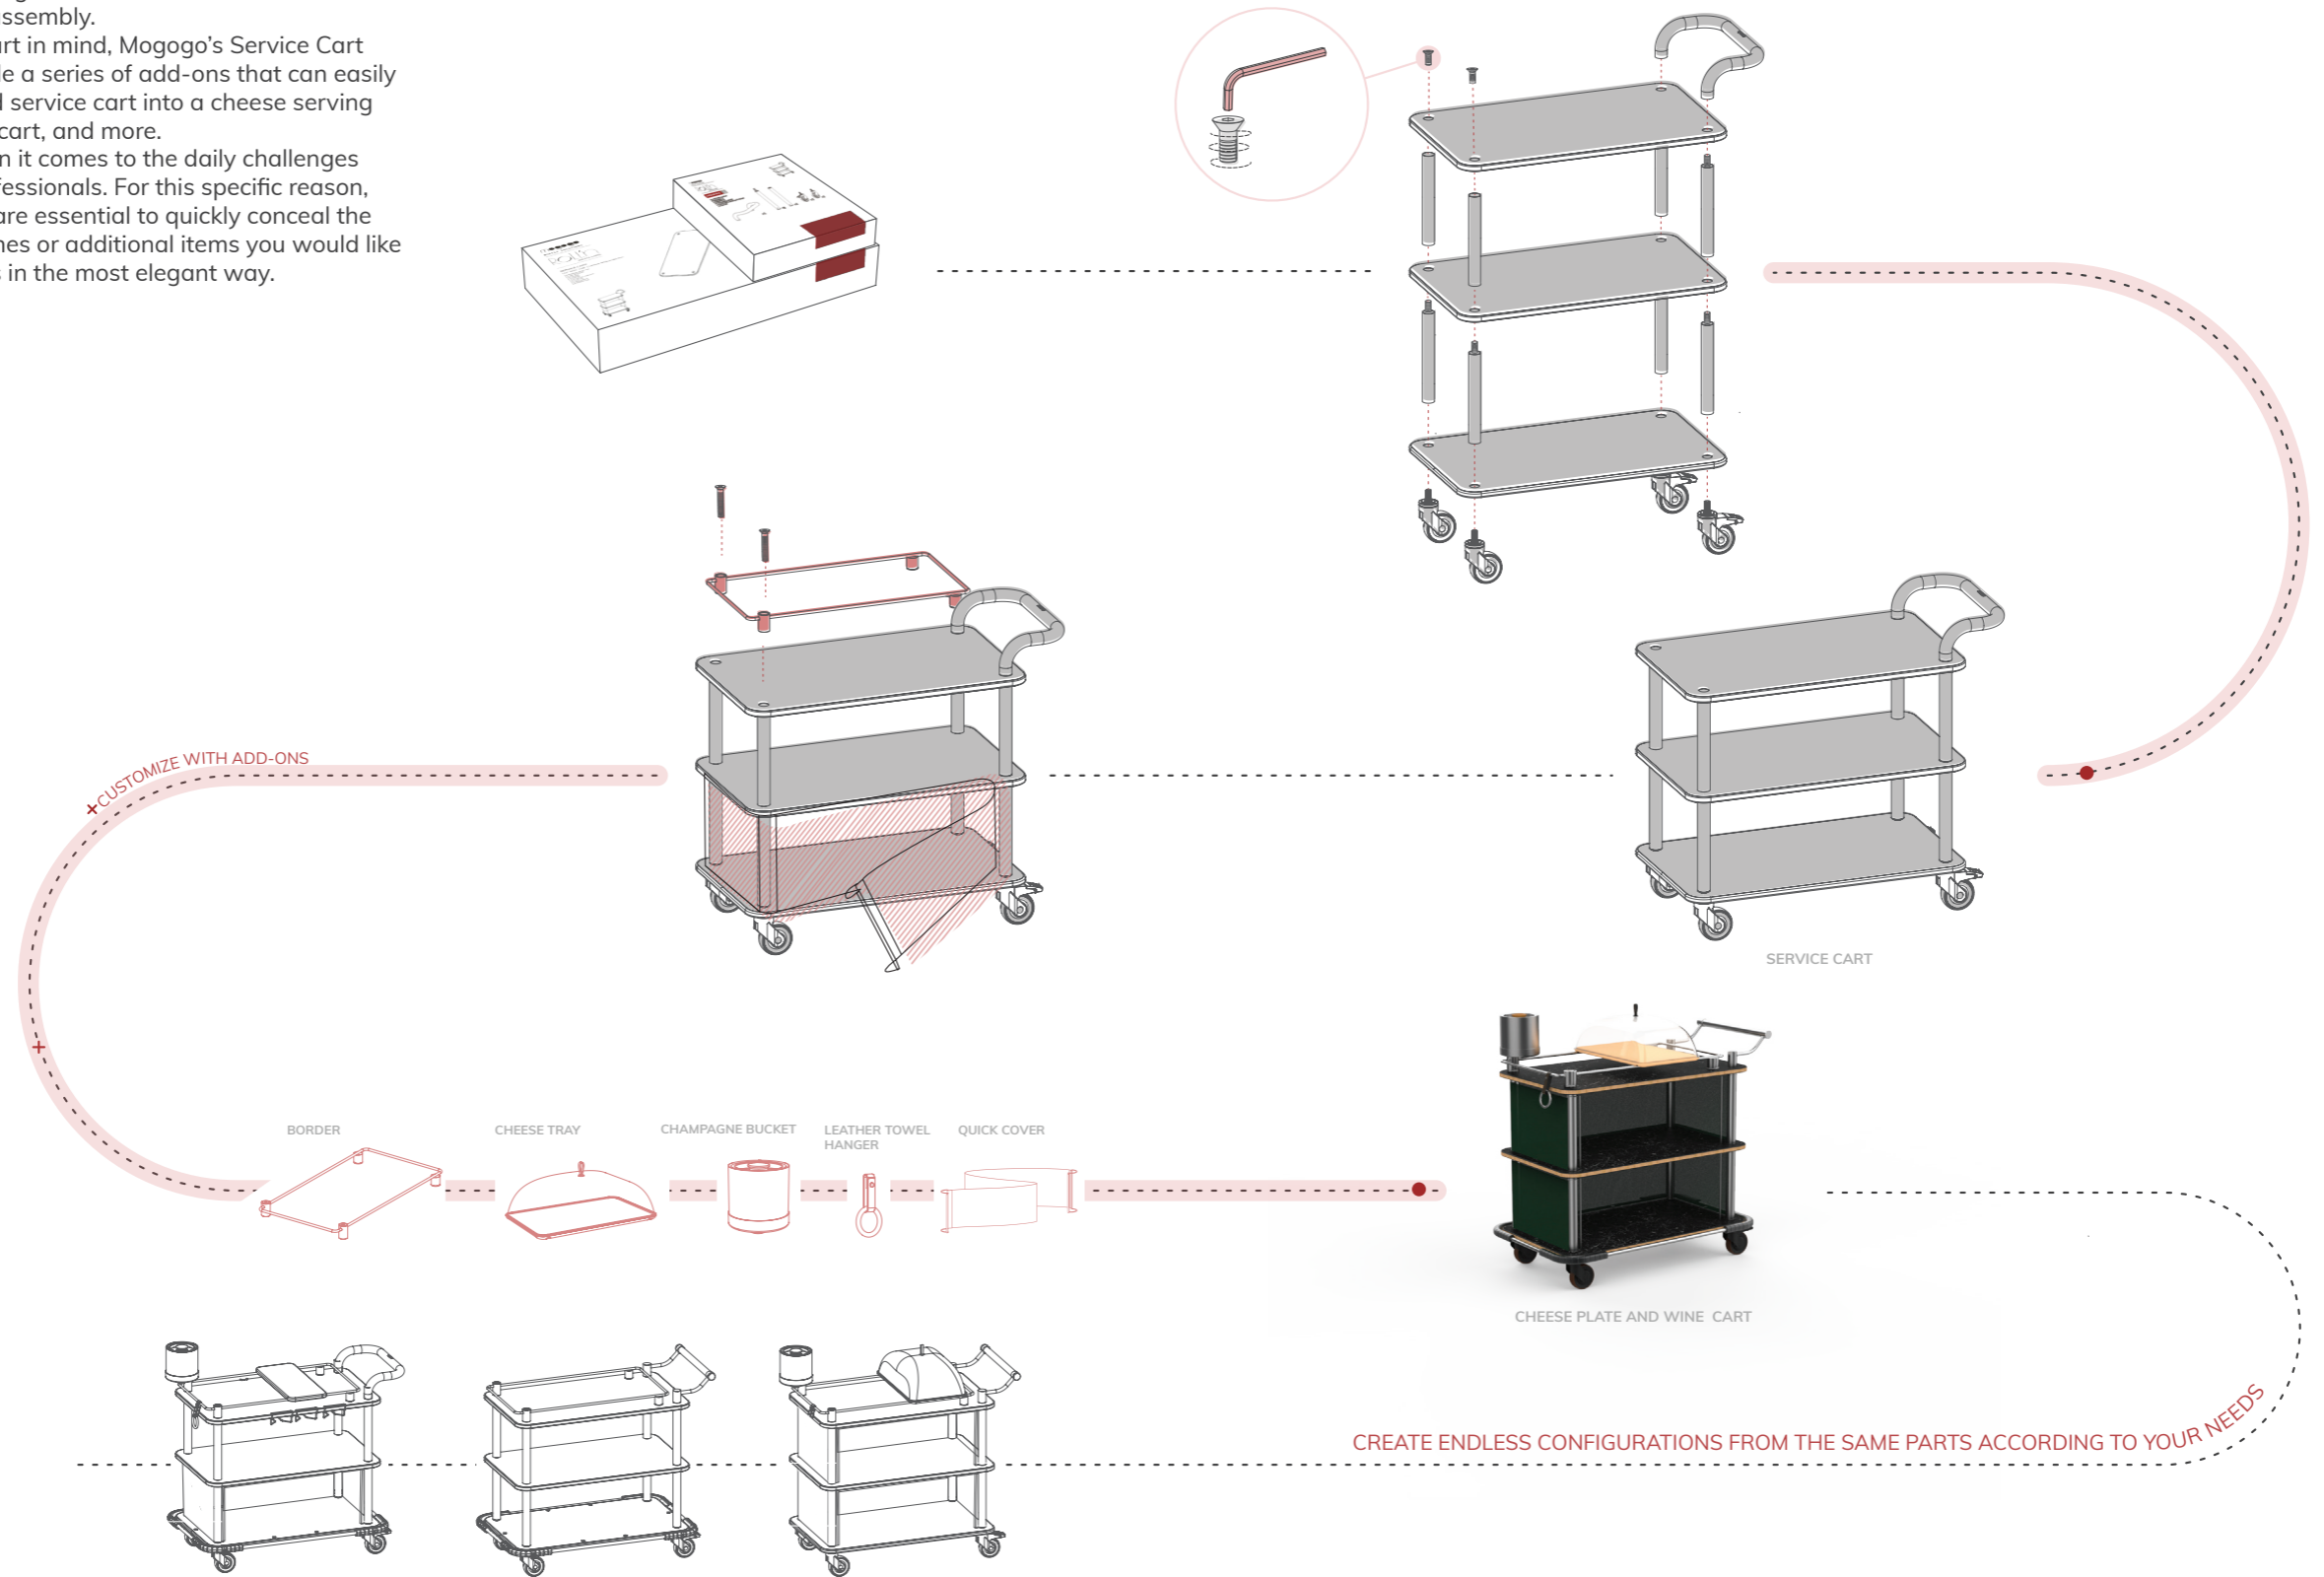

MATERIALS

Style and durability were at the forefront in the selection of materials for the Roll'n collection our innovative BHP shelves, a composed material merging layers of High-Pressure Laminate with a Bamboo core, to create a lighter yet durable panel. These BHP Finishes resemble natural materials such as Nero Marquina Marble, Bengali Mango Wood, Grey Slate and our new addition to the family- White Carrera **(1-4)**. In addition, the Roll'n segments (legs) come in brushed stainless steel **(5)** and brushed brass **(6)** finish. Easily cover the shelves on your cart with our original quick covers **(7)**. Durable and easy to clean, they are available in four color options. You can also choose between the luxurious hand-stitched genuine leather **(8)** handle, or the very durable and easy to clean stainless steel **(5)** handle.

*Brass finish isn't available in configuration with stainless steel handle.

EXAMPLE:

C-RNX-01- M S XX =

Watch our video to learn more about
the Rolln' collection

See more videos by Mogogo here

HOW IT WORKS

Delivered in flat packaging, the Roll'n Service Cart is designed for effortless assembly. With a multi-purpose cart in mind, Mogogo's Service Cart was developed alongside a series of add-ons that can easily transform your standard service cart into a cheese serving cart, wine cart, cocktail cart, and more. Functionality is key when it comes to the daily challenges of Food & Beverage professionals. For this specific reason, Mogogo's quick-covers are essential to quickly conceal the two lower layers for dishes or additional items you would like to hide from your guests in the most elegant way.

DETAILS

SERVICE CART WITH LEATHER HANDLE

Our original Roll'n service cart with the hand-stitched genuine leather handle is iconic, adding sensuality and warmth, and loved by both staff and guests. The basic configuration is slick and can easily transform into a variety of conceptual configurations.