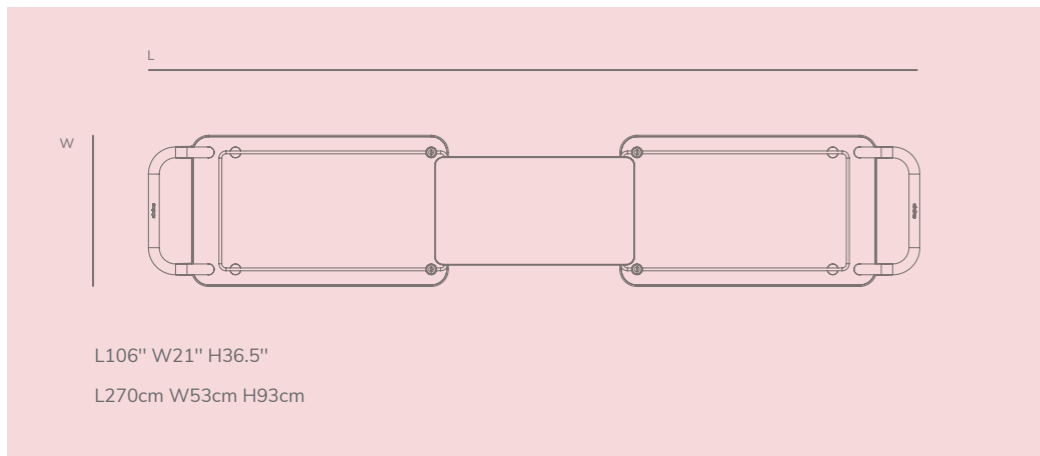

MINI ROLL'N BUFFET

This combination of two Roll'n carts, several add-ons, and the extension is Ideal for meeting rooms and other midsize spaces, the mini buffet can roll in by two people and set up with no effort to create this lovely F&B presentation.