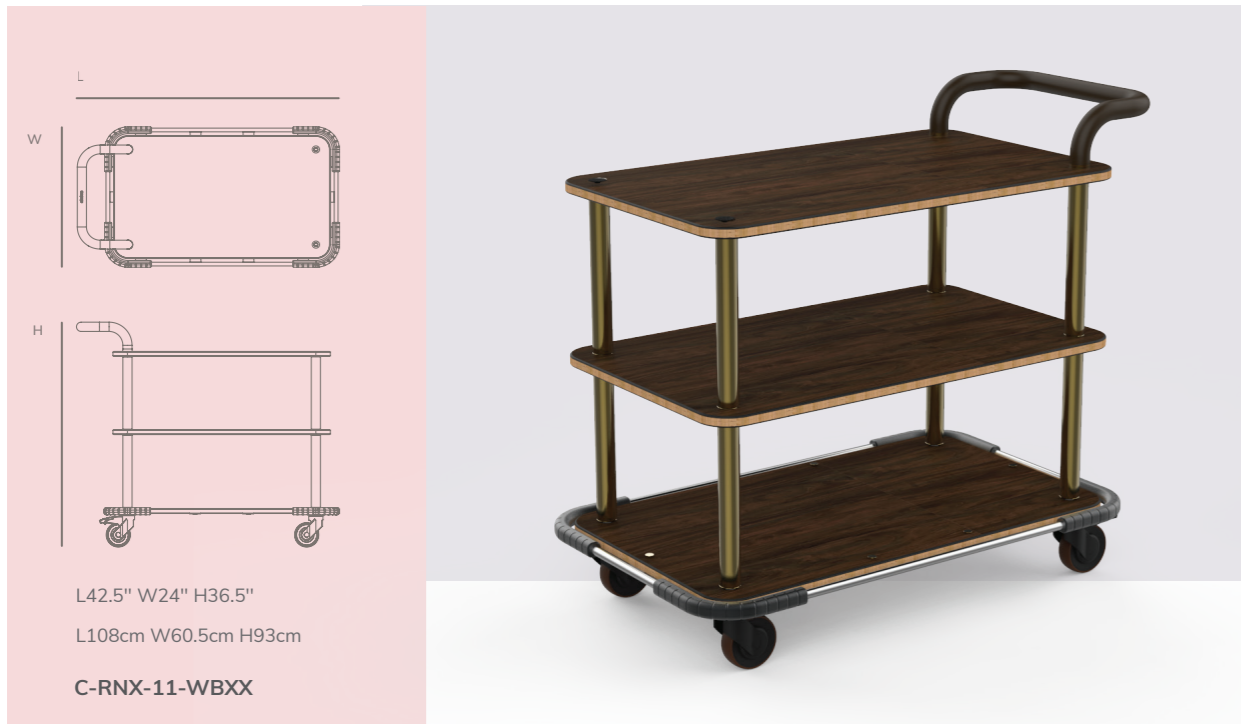

SERVICE CART WITH LEATHER HANDLE AND HEAVY DUTY BUMPER

We've added a heavy-duty bumper to our carts for those applications where elegance meets the need for additional protection.