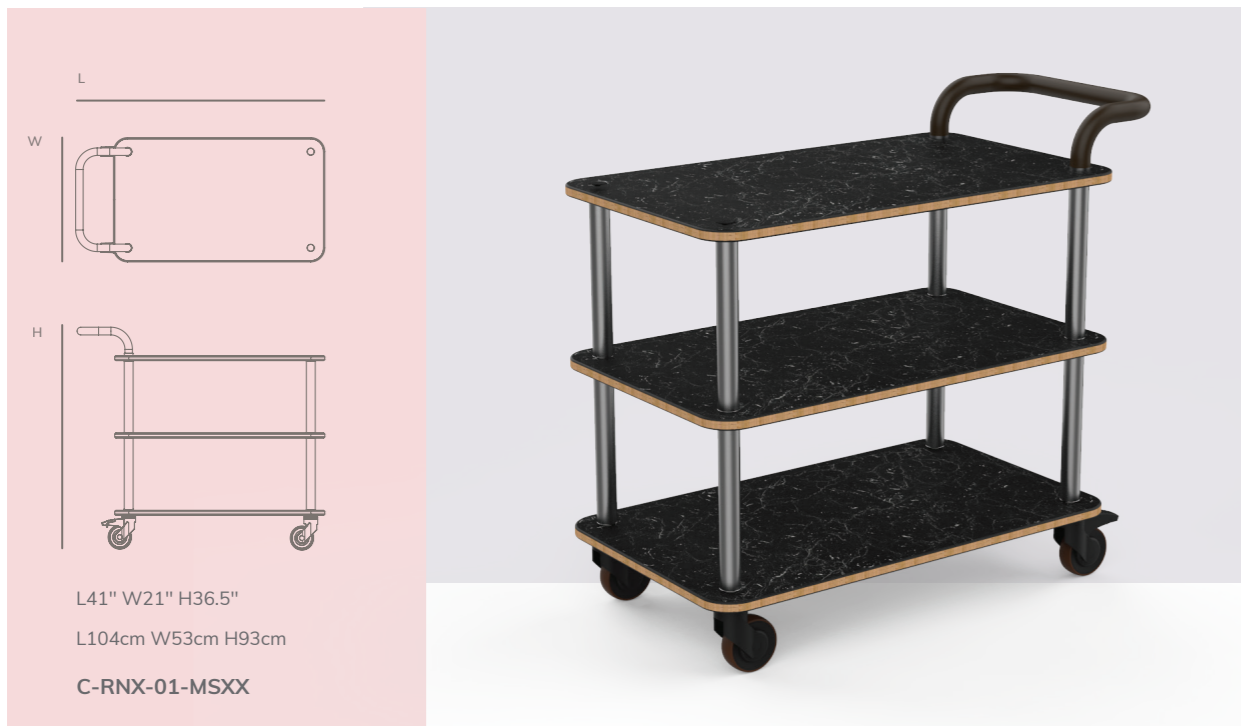

MATERIALS

Style and durability were at the forefront in the selection of materials for the Roll'n collection our innovative BHP shelves, a composed material merging layers of High-Pressure Laminate with a Bamboo core, to create a lighter yet durable panel. These BHP Finishes resemble natural materials such as Nero Marquina Marble, Bengali Mango Wood, Grey Slate and our new addition to the family- White Carrera **(1-4)**. In addition, the Roll'n segments (legs) come in brushed stainless steel **(5)** and brushed brass **(6)** finish. Easily cover the shelves on your cart with our original quick covers **(7)**. Durable and easy to clean, they are available in four color options. You can also choose between the luxurious hand-stitched genuine leather **(8)** handle, or the very durable and easy to clean stainless steel **(5)** handle.

Delivered in flat packaging, the Roll'n Service Cart is designed for effortless assembly. With a multi-purpose cart in mind, Mogogo's Service Cart was developed alongside a series of add-ons that can easily transform your standard service cart into a cheese serving cart, wine cart, cocktail cart, and more. Functionality is key when it comes to the daily challenges of Food & Beverage professionals. For this specific reason, Mogogo's quick-covers are essential to quickly conceal the two lower layers for dishes or additional items you would like to hide from your guests in the most elegant way.

DETAILS

SERVICE CART WITH LEATHER HANDLE

Our original Roll'n service cart with the hand-stitched genuine leather handle is iconic, adding sensuality and warmth, and loved by both staff and guests. The basic configuration is slick and can easily transform into a variety of conceptual configurations.