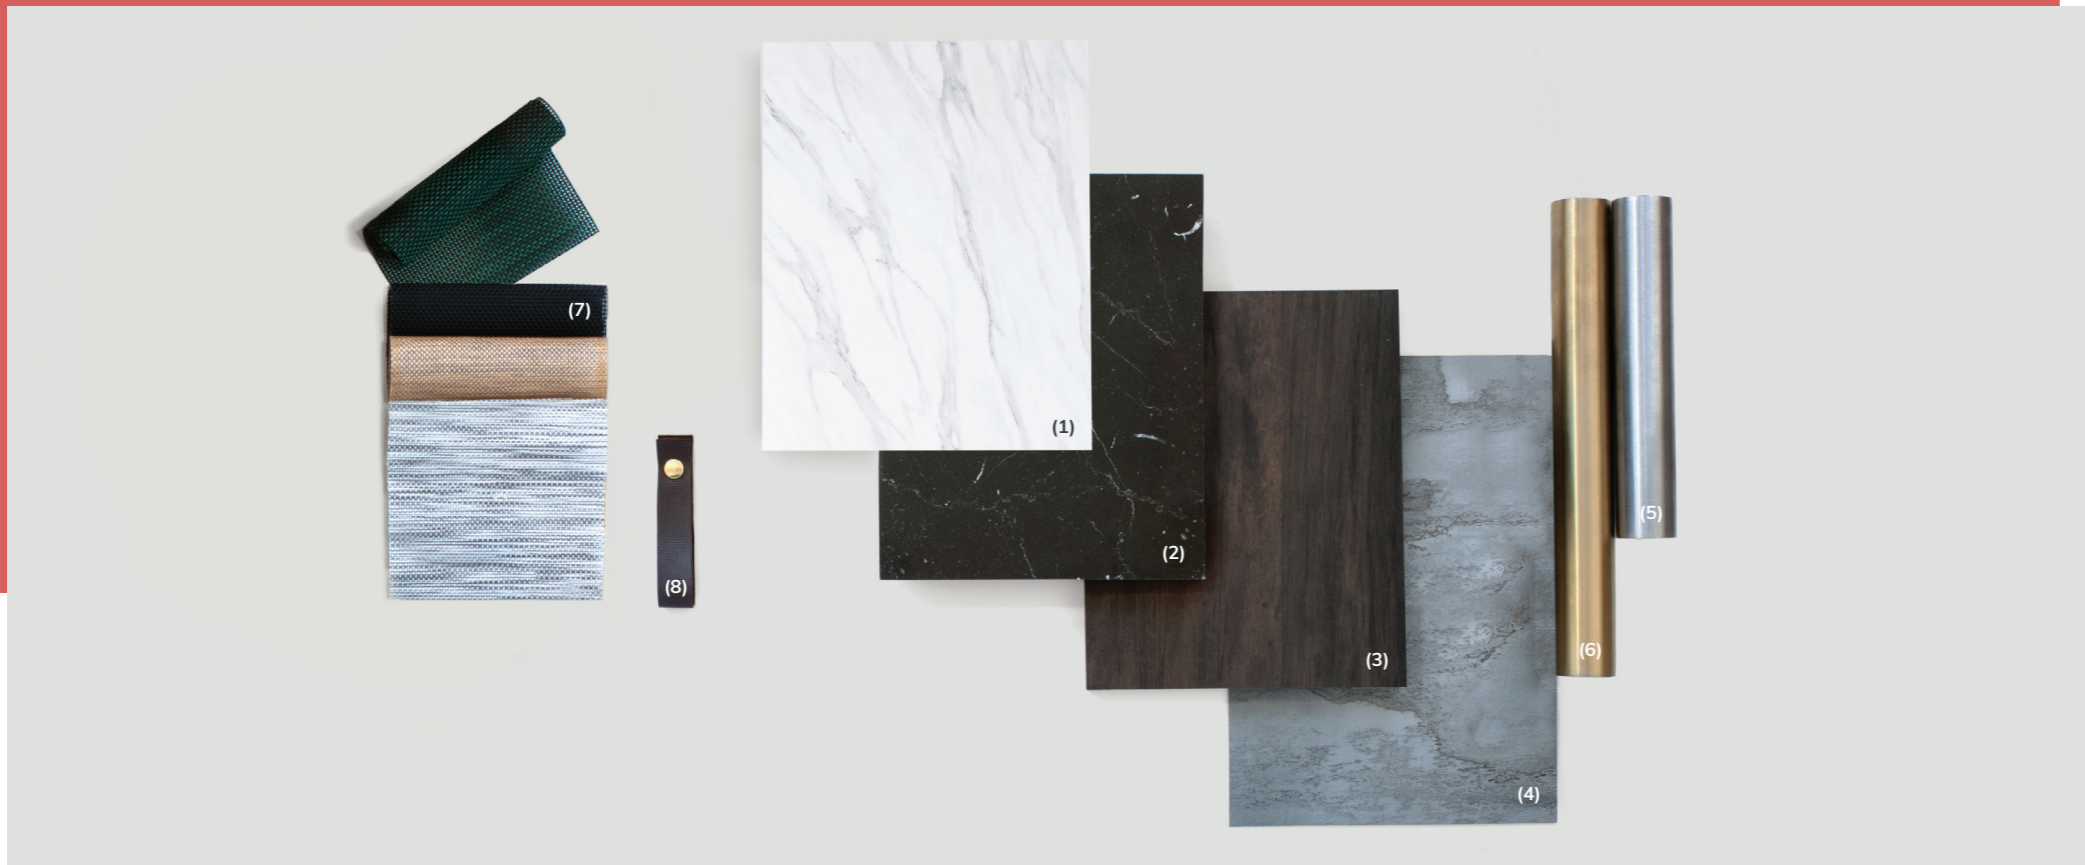

ABOUT THE ROLL'N COLLECTION

Service carts have been part of the hospitality industry for decades, a kind of smaller food cart used by restaurants and hotels to deliver or display food with style, while presenting chosen concepts to guests. Now back in fashion they have again become a must in food service.

Like everything designed by Mogogo, the Roll'n Service Cart collection starts with core elements that include elegance, function and durability, and when combined with a selection of add-ons and accessories, it converts into a cheese serving cart, cocktail cart, and much more. Now available with the options of a stainless handle and heavy-duty bumper, it rolls in style at any location.

MATERIALS

Style and durability were at the forefront in the selection of materials for the Roll'n collection our innovative BHP shelves, a composed material merging layers of High-Pressure Laminate with a Bamboo core, to create a lighter yet durable panel. These BHP Finishes resemble natural materials such as Nero Marquina Marble, Bengali Mango Wood, Grey Slate and our new addition to the family- White Carrera **(1-4)**. In addition, the Roll'n segments (legs) come in brushed stainless steel **(5)** and brushed brass **(6)** finish. Easily cover the shelves on your cart with our original quick covers **(7)**. Durable and easy to clean, they are available in four color options. You can also choose between the luxurious hand-stitched genuine leather **(8)** handle, or the very durable and easy to clean stainless steel **(5)** handle.