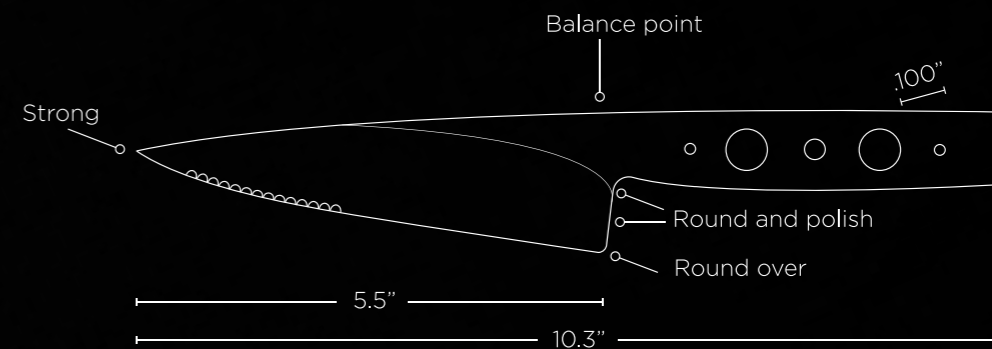

Features & Benefits

Each knife is hand crafted to a professional grade, perfectly balanced and made from 13/0 Stainless Steel (13% Chromium & 0% Nickel). The handle is made from recyclable lumber, resulting in a circular waste free process that's hard wearing.

The Adam Simha Steak Knife collection comprises of 3 designs; The part serrated Burlington, Kendall, and the non-serrated Lowell.

The part serrated blade design of Burlington and Kendall brings a popular combination to add versatility to the cutting action. A serrated end provides an added benefit for rigorous cutting needs, whilst the non-serrated blade allows for a strong and steady pressure to glide through food with a clean cut. The latter can be found in its entirety in the non-serrated Lowell knife.